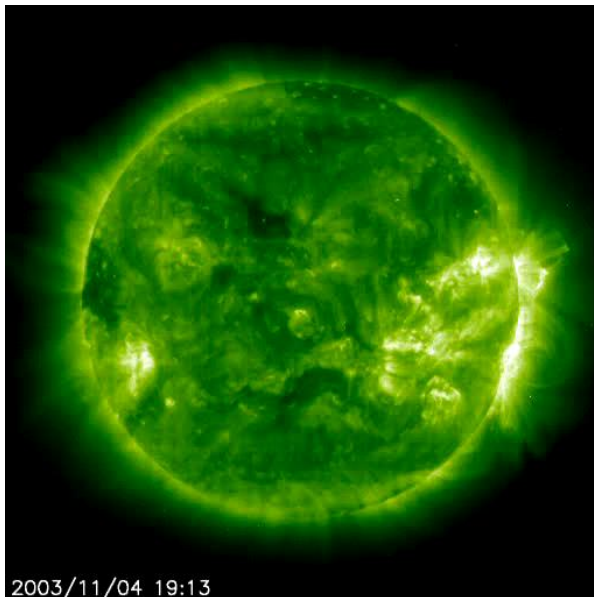

# The quiet Sun

*Electromagnetic radiation*

*Particles – Solar wind*

# Solar activity: Sunspots

SDO/HMI Quick-Look Continuum 20140322\_010000

# Solar activity: Solar cycle

SILSO graphics (<http://sidc.be/silso>) Royal Observatory of Belgium 2019 January 8

# Solar flares (radiation)

2003/11/04 19:13