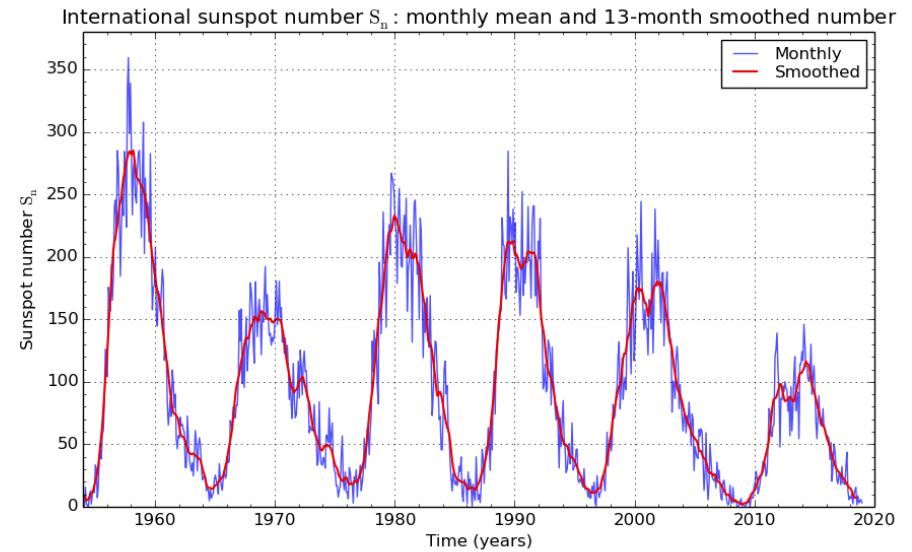

# Solar activity: Solar cycle

SILSO graphics (<http://sidc.be/silso>) Royal Observatory of Belgium 2019 January 8