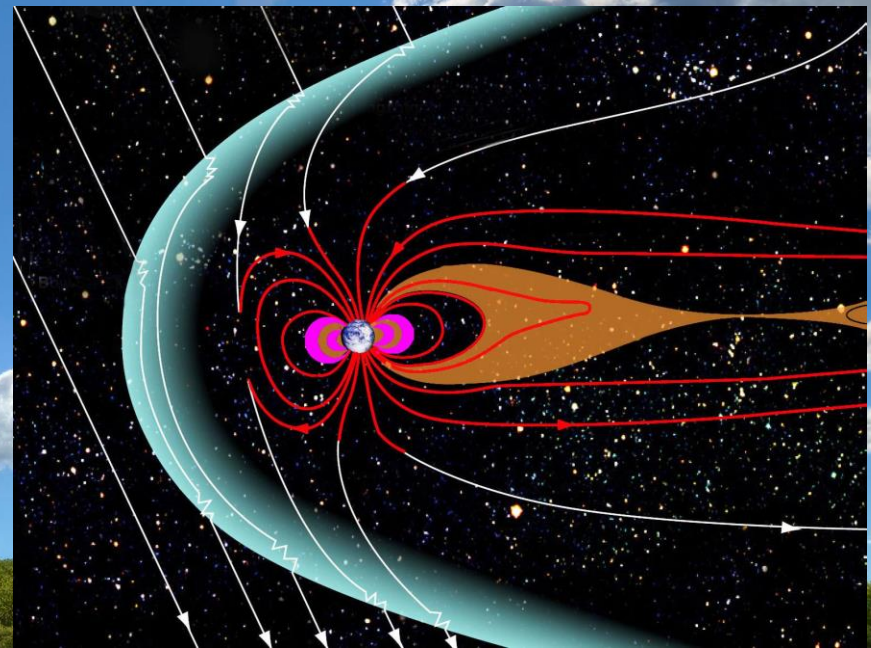

Particles – Solar wind