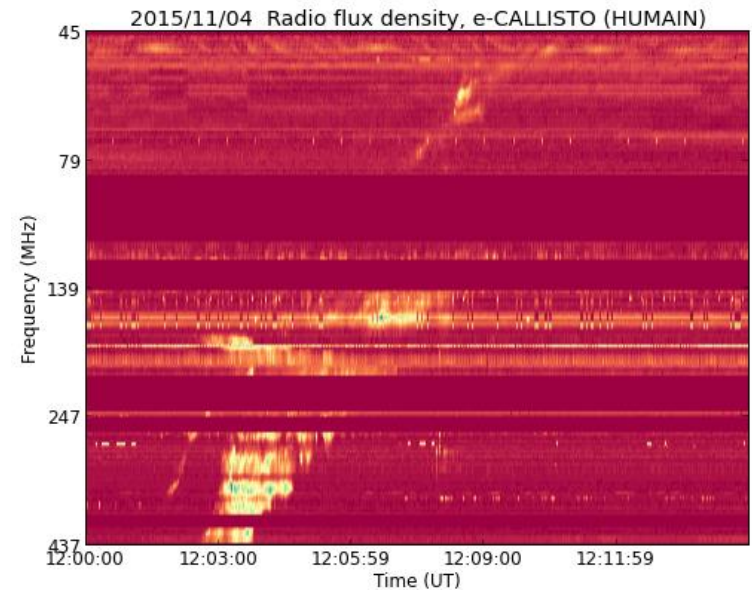

# Solar activity: Solar cycle

SILSO graphics (<http://sidc.be/silso>) Royal Observatory of Belgium 2019 January 8

# Solar flares (radiation)

2003/11/04 19:13

# Drivers of disturbed space weather