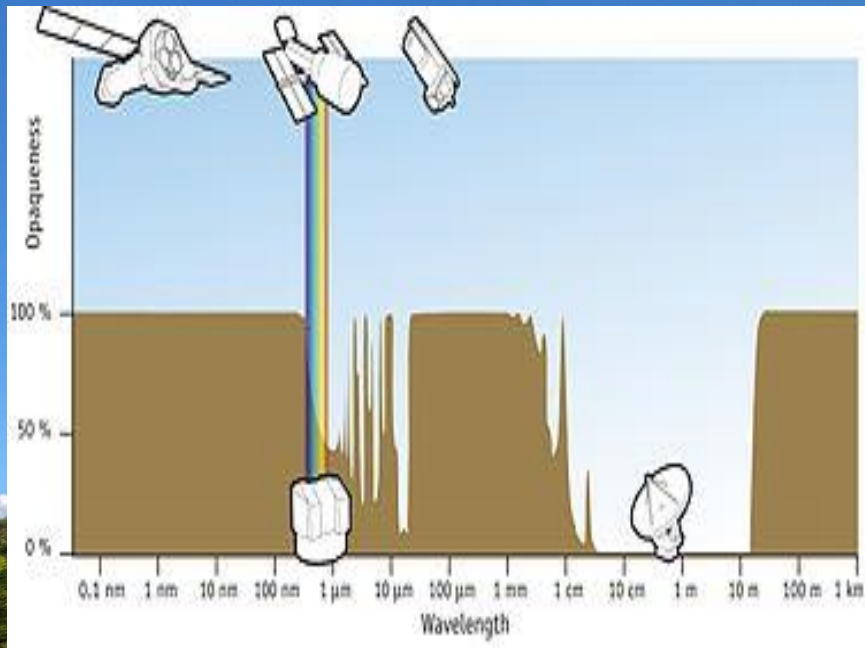

The quiet Sun

Electromagnetic radiation