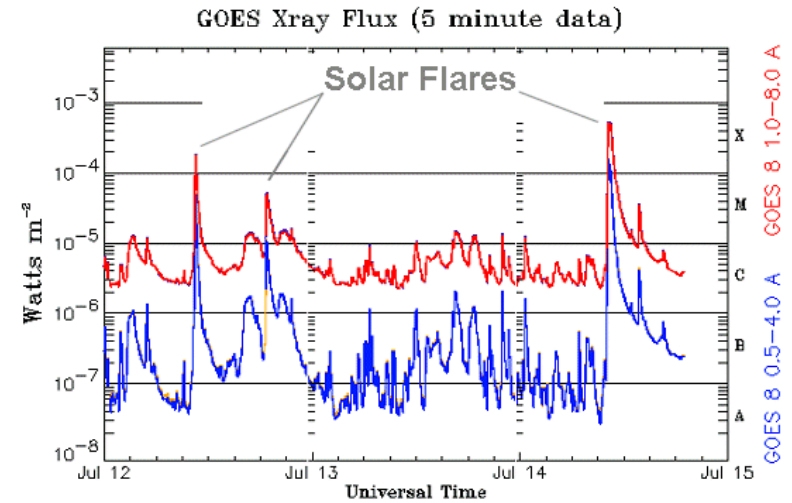

# Solar activity: Sunspots

SDO/HMI Quick-Look Continuum 20140322\_010000

# Solar activity: Solar cycle

SILSO graphics (<http://sidc.be/silso>) Royal Observatory of Belgium 2019 January 8

# Solar flares (radiation)

2003/11/04 19:13