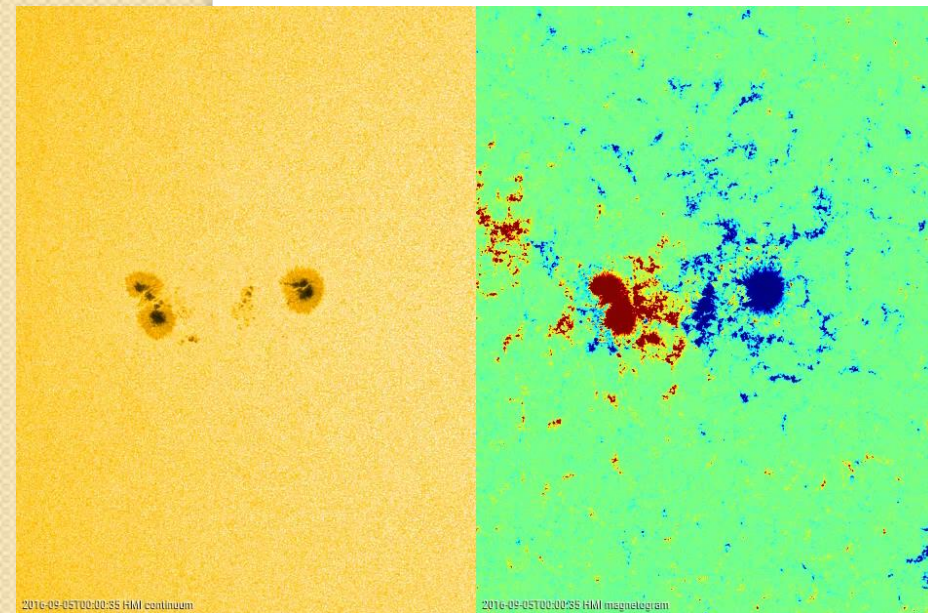

# The quiet Sun

*Electromagnetic radiation*

*Particles – Solar wind*

# Solar activity: Solar cycle

SILSO graphics (<http://sidc.be/silso>) Royal Observatory of Belgium 2019 January 8