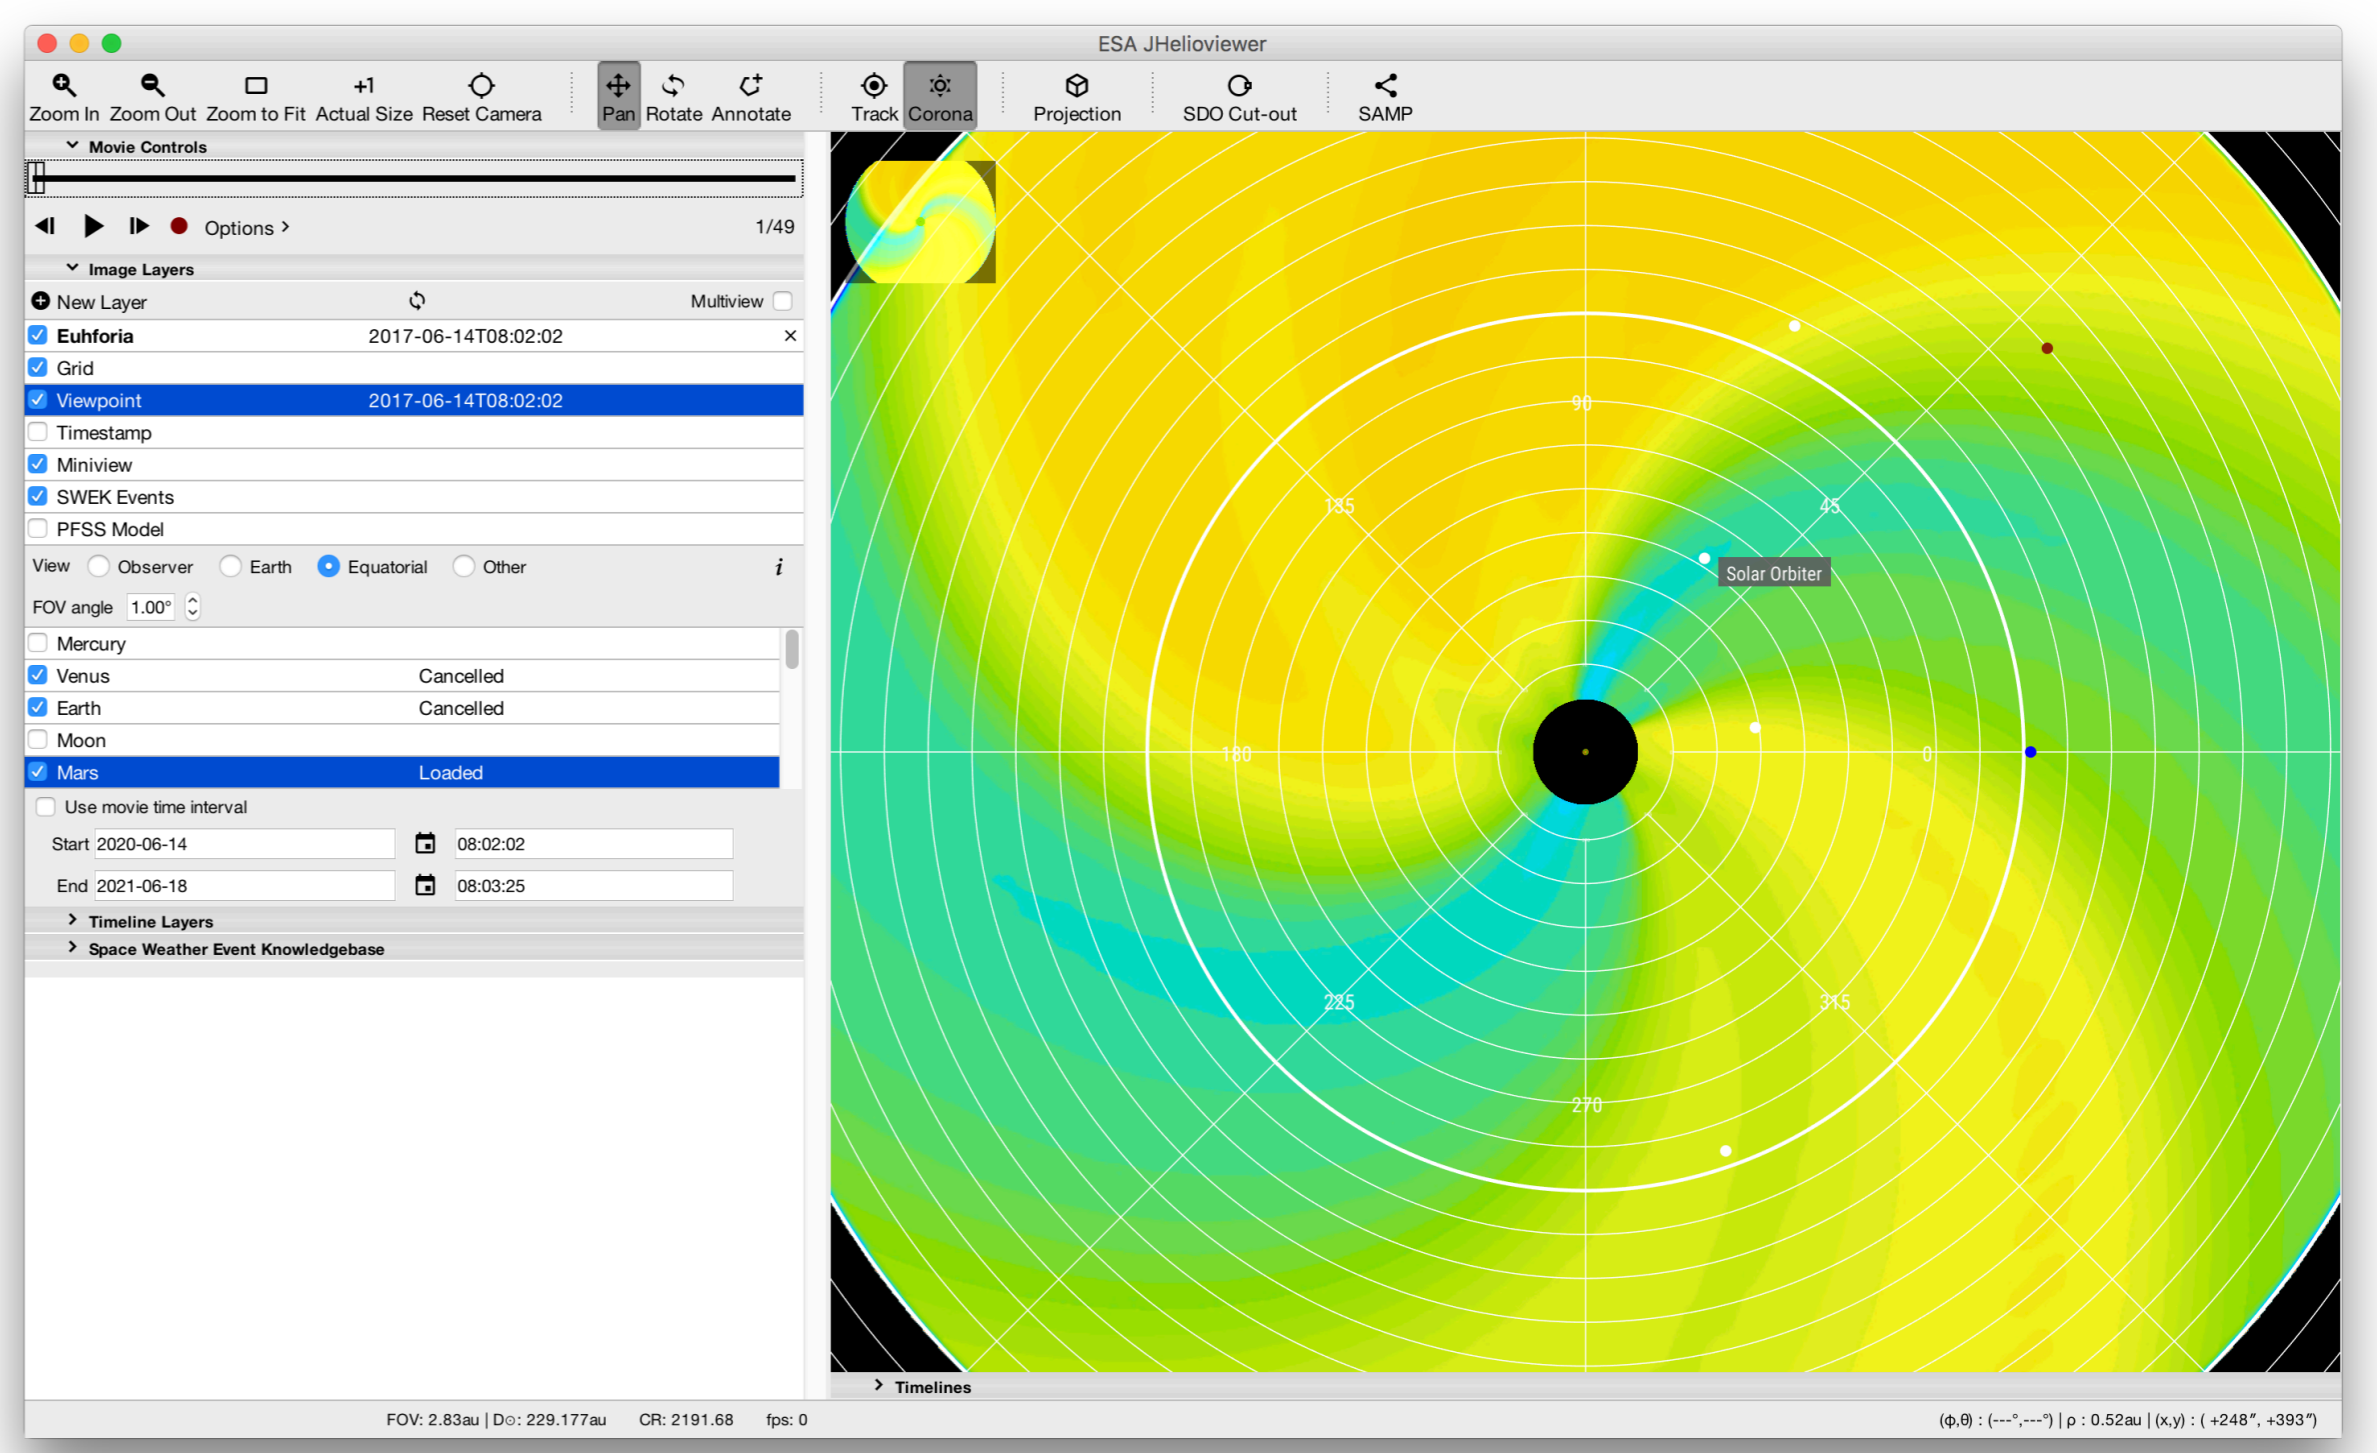

JHelioviewer - Sneak Peek

Better Visualization

Equatorial View

Simple Application Messaging Protocol (SAMP) Compatible

Save, Share and Load State

<http://swhv.oma.be/>