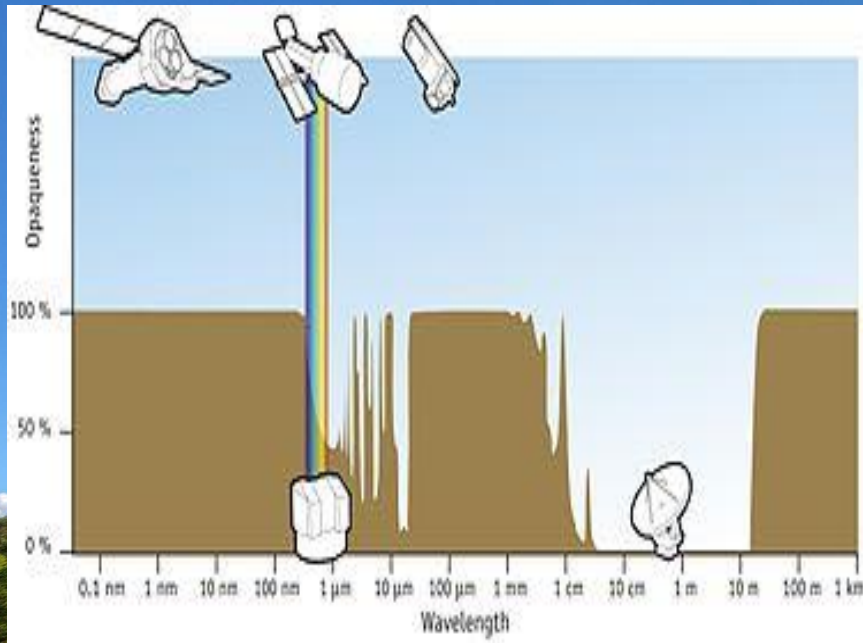

Trilateral meeting KNMI, MeteoLux and RMI

An introduction to Space Weather

Jan Janssens

Solar-Terrestrial Centre of Excellence

19 October 2016

Space Weather (SWx)

- Space weather refers to the environmental conditions in Earth's magnetosphere, ionosphere and thermosphere due to the Sun and the solar wind that can influence the functioning and reliability of spaceborne and ground-based systems and services or endanger property or human health.

NSWP, ESA

The quiet Sun

Electromagnetic radiation

Particles – Solar wind

Solar activity: Sunspots

Solar activity: Solar cycle

SILSO graphics (<http://sidc.be/silso>) Royal Observatory of Belgium 2016 October 7

Coronal Mass Ejections

Effects from disturbed space weather

Source

Solar flares

Proton storms

Coronal Mass Ejections

Effects

1 September 1859: Carrington event

<http://www.geomag.bgs.ac.uk/education/carrington.html>

13-14 March 1989: Québec event

28 October 2003: Halloween event

SWx effects during SC24

- 24-25 Octobre 2011
 - WAAS/EGNOS services interrupted; blood-red aurora
- 24 January 2012
 - Polar flight detours
- 7 March 2012
 - Polar flight detours
- 7 January 2014
 - Delay launch supply rocket ISS
- 1 September 2014
 - ST-B lost sun-lock
- 4 November 2015
 - Swedish Air Traffic down