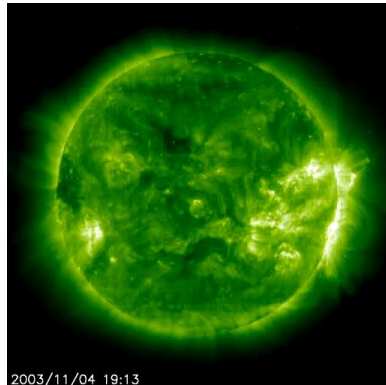

NSWP, ESA

The quiet Sun

Electromagnetic radiation

Particles – Solar wind

Solar activity: Sunspots

Solar activity: Solar cycle

SILSO graphics (<http://sidc.be/silso>) Royal Observatory of Belgium 2016 October 7

Solar flares (radiation)

2003/11/04 19:13

Solar eruptions

Reconnection

Radiation

Solar flares

Particles

Proton storms

Coronal Mass Ejections

Effects from disturbed space weather

Source

Solar flares

Proton storms

Coronal Mass Ejections

Effects

1 September 1859: Carrington event

<http://www.geomag.bgs.ac.uk/education/carrington.html>

13-14 March 1989: Québec event

28 October 2003: Halloween event

SWx effects during SC24

- 24-25 Octobre 2011
 - WAAS/EGNOS services interrupted; blood-red aurora
- 24 January 2012
 - Polar flight detours
- 7 March 2012
 - Polar flight detours
- 7 January 2014
 - Delay launch supply rocket ISS
- 1 September 2014
 - ST-B lost sun-lock
- 4 November 2015
 - Swedish Air Traffic down