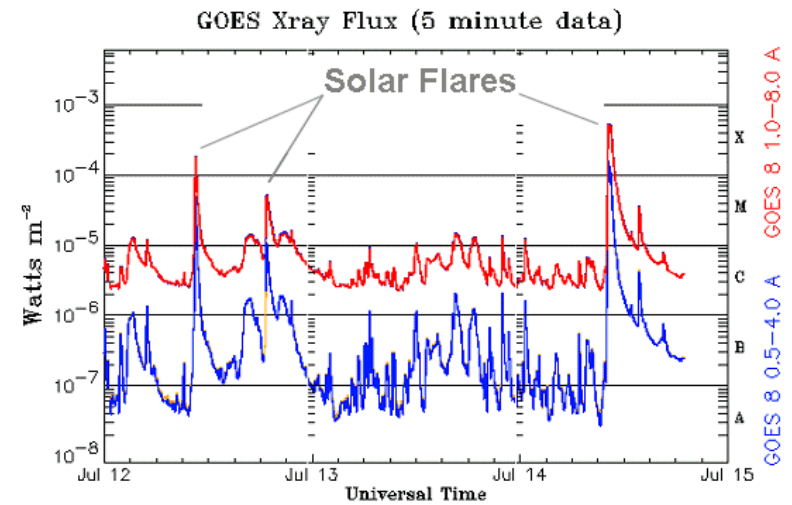

NSWP, ESA

The quiet Sun

Electromagnetic radiation

Particles – Solar wind

Solar activity: Sunspots

Solar activity: Solar cycle

SILSO graphics (<http://sidc.be/silso>) Royal Observatory of Belgium 2016 October 7

Solar flares (radiation)

2003/11/04 19:13

Solar eruptions

Reconnection

Radiation

Solar flares

Particles

Proton storms

Coronal Mass Ejections

Effects from disturbed space weather

Source

Solar flares

Proton storms

Coronal Mass Ejections

Effects

1 September 1859: Carrington event

<http://www.geomag.bgs.ac.uk/education/carrington.html>

13-14 March 1989: Québec event

28 October 2003: Halloween event

SWx effects during SC24

- 24-25 Octobre 2011
 - WAAS/EGNOS services interrupted; blood-red aurora
- 24 January 2012
 - Polar flight detours
- 7 March 2012
 - Polar flight detours
- 7 January 2014
 - Delay launch supply rocket ISS
- 1 September 2014
 - ST-B lost sun-lock
- 4 November 2015
 - Swedish Air Traffic down