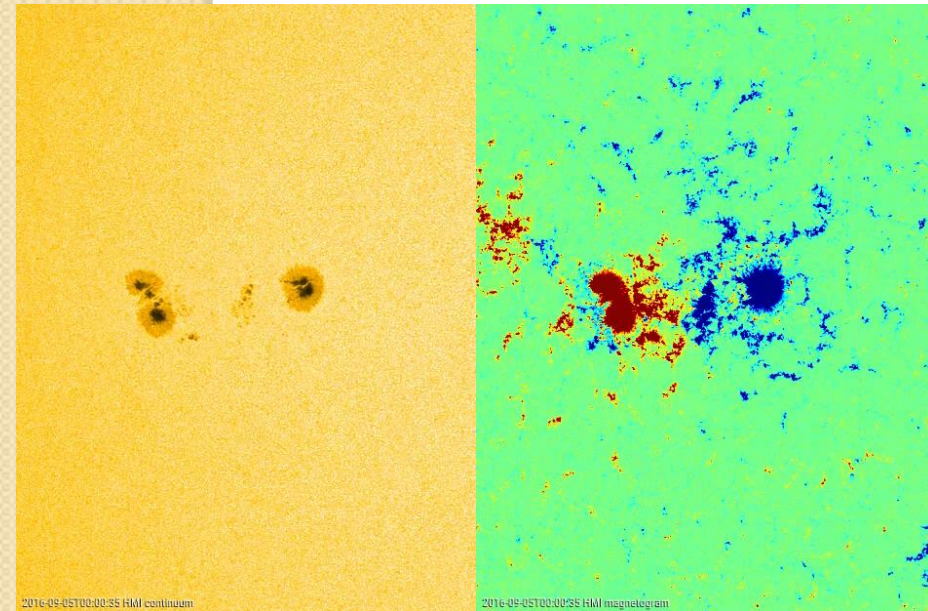

NSWP, ESA

The quiet Sun

Electromagnetic radiation

Particles – Solar wind

Solar activity: Sunspots

Solar activity: Solar cycle

SILSO graphics (<http://sidc.be/silso>) Royal Observatory of Belgium 2016 October 7

Solar flares (radiation)

2003/11/04 19:13

Solar eruptions

Reconnection

Radiation

Solar flares

Particles

Proton storms

Coronal Mass Ejections

Effects from disturbed space weather

Source

Solar flares

Proton storms

Coronal Mass Ejections

Effects

1 September 1859: Carrington event

<http://www.geomag.bgs.ac.uk/education/carrington.html>

13-14 March 1989: Québec event

28 October 2003: Halloween event

SWx effects during SC24

- 24-25 Octobre 2011
 - WAAS/EGNOS services interrupted; blood-red aurora
- 24 January 2012
 - Polar flight detours
- 7 March 2012
 - Polar flight detours
- 7 January 2014
 - Delay launch supply rocket ISS
- 1 September 2014
 - ST-B lost sun-lock
- 4 November 2015
 - Swedish Air Traffic down