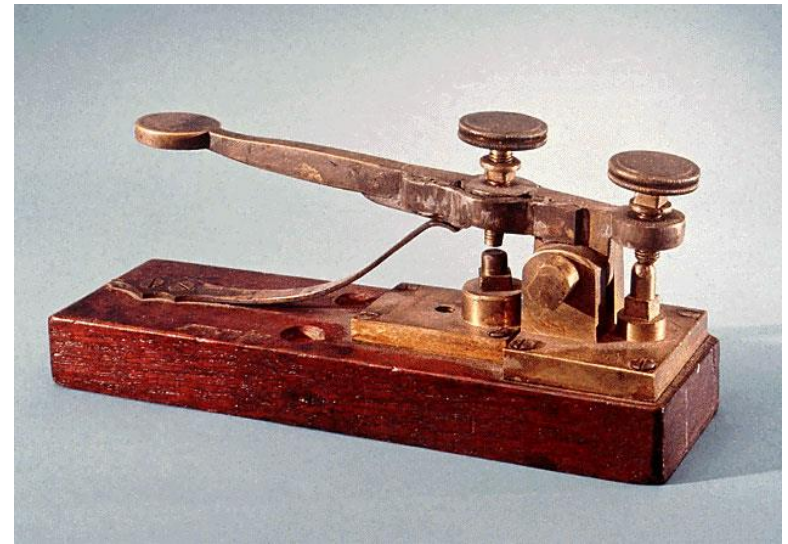

1 September 1859: Carrington event

<http://www.geomag.bgs.ac.uk/education/carrington.html>