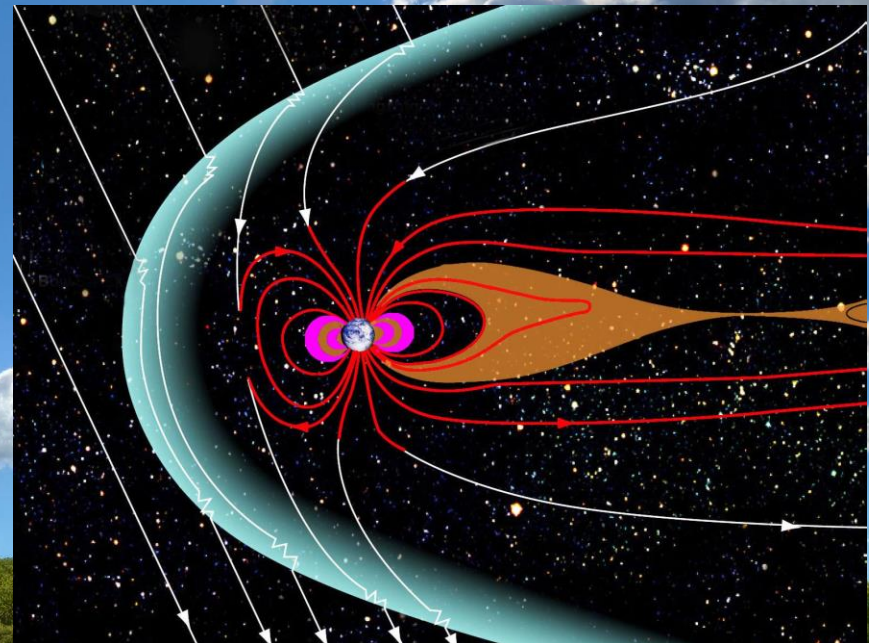

Trilateral meeting KNMI, MeteoLux and RMI

An introduction to Space Weather

Jan Janssens

Solar-Terrestrial Centre of Excellence

19 October 2016

Space Weather (SWx)

- Space weather refers to the environmental conditions in Earth's magnetosphere, ionosphere and thermosphere due to the Sun and the solar wind that can influence the functioning and reliability of spaceborne and ground-based systems and services or endanger property or human health.

NSWP, ESA

The quiet Sun

Electromagnetic radiation

Particles – Solar wind

Solar activity: Sunspots

Solar activity: Solar cycle

SILSO graphics (<http://sidc.be/silso>) Royal Observatory of Belgium 2016 October 7

Coronal Mass Ejections

Effects from disturbed space weather

Source

Solar flares

Proton storms

Coronal Mass Ejections

Effects

1 September 1859: Carrington event

<http://www.geomag.bgs.ac.uk/education/carrington.html>

13-14 March 1989: Québec event

28 October 2003: Halloween event

SWx effects during SC24

- 24-25 Octobre 2011
 - WAAS/EGNOS services interrupted; blood-red aurora
- 24 January 2012
 - Polar flight detours
- 7 March 2012
 - Polar flight detours
- 7 January 2014
 - Delay launch supply rocket ISS
- 1 September 2014
 - ST-B lost sun-lock
- 4 November 2015
 - Swedish Air Traffic down