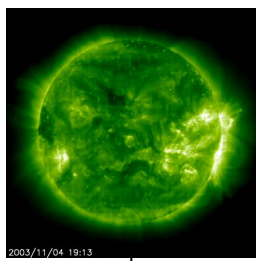

NSWP, ESA

The quiet Sun

Electromagnetic radiation

Particles – Solar wind

Solar activity: Sunspots

Solar activity: Solar cycle

SILSO graphics (<http://sidc.be/silso>) Royal Observatory of Belgium 2016 October 7

Solar flares (radiation)

2003/11/04 19:13

Solar eruptions

Reconnection

Radiation

Solar flares

Particles

Proton storms

Coronal Mass Ejections

Effects from disturbed space weather

Source

Solar flares

Proton storms

Coronal Mass Ejections

Effects

1 September 1859: Carrington event

<http://www.geomag.bgs.ac.uk/education/carrington.html>

13-14 March 1989: Québec event

28 October 2003: Halloween event

SWx effects during SC24

- 24-25 Octobre 2011
 - WAAS/EGNOS services interrupted; blood-red aurora
- 24 January 2012
 - Polar flight detours
- 7 March 2012
 - Polar flight detours
- 7 January 2014
 - Delay launch supply rocket ISS
- 1 September 2014
 - ST-B lost sun-lock
- 4 November 2015
 - Swedish Air Traffic down