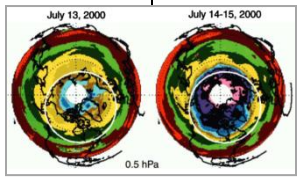

NSWP, ESA

The quiet Sun

Electromagnetic radiation

Particles – Solar wind

Solar activity: Sunspots

Solar activity: Solar cycle

SILSO graphics (<http://sidc.be/silso>) Royal Observatory of Belgium 2016 October 7

Solar flares (radiation)

2003/11/04 19:13

Solar eruptions

Reconnection

Radiation

Solar flares

Particles

Proton storms

Coronal Mass Ejections

Effects from disturbed space weather

Source

Solar flares

Proton storms

Coronal Mass Ejections

Effects

1 September 1859: Carrington event

<http://www.geomag.bgs.ac.uk/education/carrington.html>

13-14 March 1989: Québec event

28 October 2003: Halloween event

SWx effects during SC24

- 24-25 Octobre 2011
 - WAAS/EGNOS services interrupted; blood-red aurora
- 24 January 2012
 - Polar flight detours
- 7 March 2012
 - Polar flight detours
- 7 January 2014
 - Delay launch supply rocket ISS
- 1 September 2014
 - ST-B lost sun-lock
- 4 November 2015
 - Swedish Air Traffic down