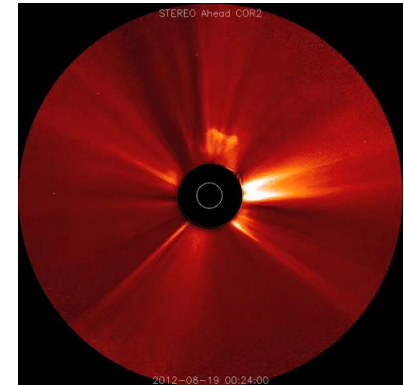

NSWP, ESA

The quiet Sun

Electromagnetic radiation

Particles – Solar wind

Solar activity: Sunspots

Solar activity: Solar cycle

SILSO graphics (<http://sidc.be/silso>) Royal Observatory of Belgium 2016 October 7

Solar flares (radiation)

2003/11/04 19:13

Solar eruptions

Reconnection

Radiation

Solar flares

Particles

Proton storms

Coronal Mass Ejections

Effects from disturbed space weather

Source

Solar flares

Proton storms

Coronal Mass Ejections

Effects

1 September 1859: Carrington event

<http://www.geomag.bgs.ac.uk/education/carrington.html>

13-14 March 1989: Québec event

28 October 2003: Halloween event

SWx effects during SC24

- 24-25 Octobre 2011
 - WAAS/EGNOS services interrupted; blood-red aurora
- 24 January 2012
 - Polar flight detours
- 7 March 2012
 - Polar flight detours
- 7 January 2014
 - Delay launch supply rocket ISS
- 1 September 2014
 - ST-B lost sun-lock
- 4 November 2015
 - Swedish Air Traffic down