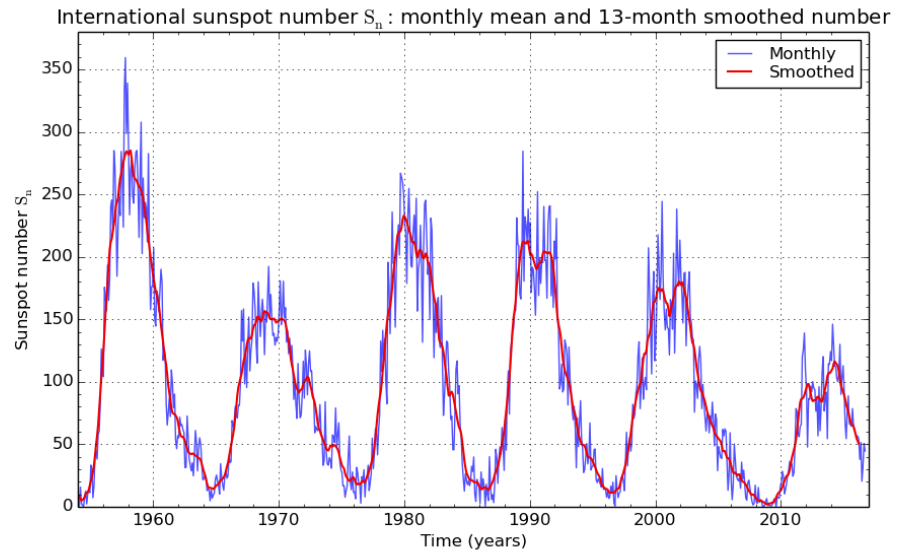

NSWP, ESA

The quiet Sun

Electromagnetic radiation

Particles – Solar wind

Solar activity: Sunspots

Solar activity: Solar cycle

SILSO graphics (<http://sidc.be/silso>) Royal Observatory of Belgium 2016 October 7

Coronal Mass Ejections

Effects from disturbed space weather

Source

Solar flares

Proton storms

Coronal Mass Ejections

Effects

1 September 1859: Carrington event

<http://www.geomag.bgs.ac.uk/education/carrington.html>

13-14 March 1989: Québec event

28 October 2003: Halloween event

SWx effects during SC24

- 24-25 Octobre 2011
 - WAAS/EGNOS services interrupted; blood-red aurora
- 24 January 2012
 - Polar flight detours
- 7 March 2012
 - Polar flight detours
- 7 January 2014
 - Delay launch supply rocket ISS
- 1 September 2014
 - ST-B lost sun-lock
- 4 November 2015
 - Swedish Air Traffic down