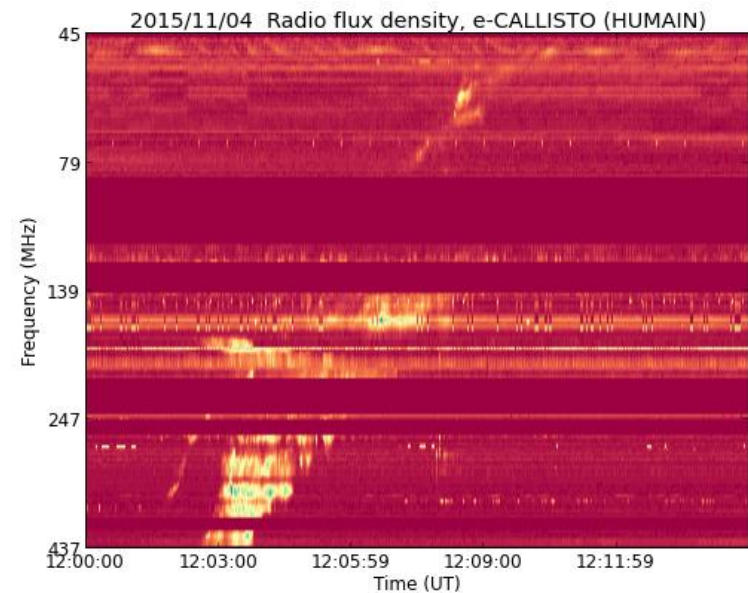

NSWP, ESA

The quiet Sun

Electromagnetic radiation

Particles – Solar wind

Solar activity: Sunspots

Solar activity: Solar cycle

SILSO graphics (<http://sidc.be/silso>) Royal Observatory of Belgium 2016 October 7

Solar flares (radiation)

2003/11/04 19:13

Solar eruptions

Reconnection

Radiation

Solar flares

Particles

Proton storms

Coronal Mass Ejections

Effects from disturbed space weather

Source

Solar flares

Proton storms

Coronal Mass Ejections

Effects

1 September 1859: Carrington event

<http://www.geomag.bgs.ac.uk/education/carrington.html>

13-14 March 1989: Québec event

28 October 2003: Halloween event

SWx effects during SC24

- 24-25 Octobre 2011
 - WAAS/EGNOS services interrupted; blood-red aurora
- 24 January 2012
 - Polar flight detours
- 7 March 2012
 - Polar flight detours
- 7 January 2014
 - Delay launch supply rocket ISS
- 1 September 2014
 - ST-B lost sun-lock
- 4 November 2015
 - Swedish Air Traffic down