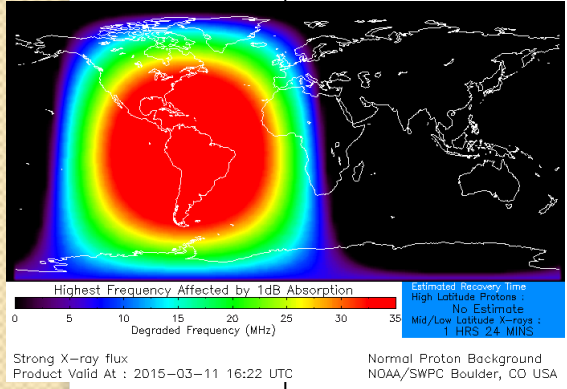

NSWP, ESA

The quiet Sun

Electromagnetic radiation

Particles – Solar wind

Solar activity: Sunspots

Solar activity: Solar cycle

SILSO graphics (<http://sidc.be/silso>) Royal Observatory of Belgium 2016 October 7

Solar flares (radiation)

2003/11/04 19:13

Solar eruptions

Reconnection

Radiation

Solar flares

Particles

Proton storms

Coronal Mass Ejections

Effects from disturbed space weather

Source

Solar flares

Proton storms

Coronal Mass Ejections

Effects

1 September 1859: Carrington event

<http://www.geomag.bgs.ac.uk/education/carrington.html>

13-14 March 1989: Québec event

28 October 2003: Halloween event

SWx effects during SC24

- 24-25 Octobre 2011
 - WAAS/EGNOS services interrupted; blood-red aurora
- 24 January 2012
 - Polar flight detours
- 7 March 2012
 - Polar flight detours
- 7 January 2014
 - Delay launch supply rocket ISS
- 1 September 2014
 - ST-B lost sun-lock
- 4 November 2015
 - Swedish Air Traffic down