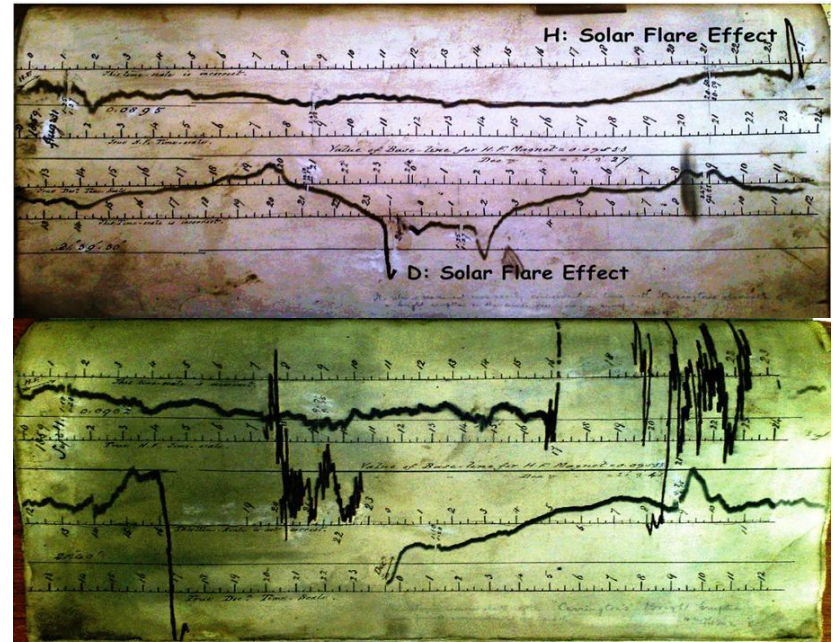

Coronal Mass Ejections

Effects from disturbed space weather

Source

Solar flares

Proton storms

Coronal Mass Ejections

Effects

1 September 1859: Carrington event

<http://www.geomag.bgs.ac.uk/education/carrington.html>

13-14 March 1989: Québec event

28 October 2003: Halloween event

SWx effects during SC24

- 24-25 Octobre 2011
 - WAAS/EGNOS services interrupted; blood-red aurora
- 24 January 2012
 - Polar flight detours
- 7 March 2012
 - Polar flight detours
- 7 January 2014
 - Delay launch supply rocket ISS
- 1 September 2014
 - ST-B lost sun-lock
- 4 November 2015
 - Swedish Air Traffic down