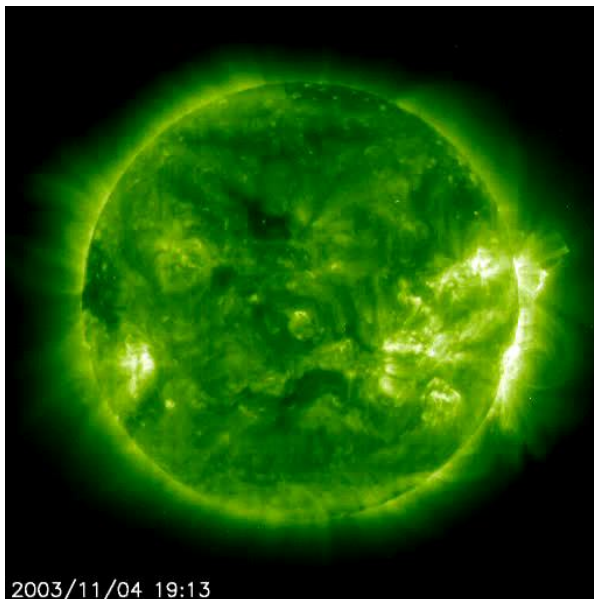

Trilateral meeting KNMI, MeteoLux and RMI

An introduction to Space Weather

Jan Janssens

Solar-Terrestrial Centre of Excellence

19 October 2016

Space Weather (SWx)

- Space weather refers to the environmental conditions in Earth's magnetosphere, ionosphere and thermosphere due to the Sun and the solar wind that can influence the functioning and reliability of spaceborne and ground-based systems and services or endanger property or human health.

NSWP, ESA

The quiet Sun

Electromagnetic radiation

Particles – Solar wind

Solar activity: Sunspots

Solar activity: Solar cycle

SILSO graphics (<http://sidc.be/silso>) Royal Observatory of Belgium 2016 October 7

Solar flares (radiation)

2003/11/04 19:13

Solar eruptions

Reconnection

Radiation

Solar flares

Particles

Proton storms

Coronal Mass Ejections

Effects from disturbed space weather

Source

Solar flares

Proton storms

Coronal Mass Ejections

Effects

1 September 1859: Carrington event